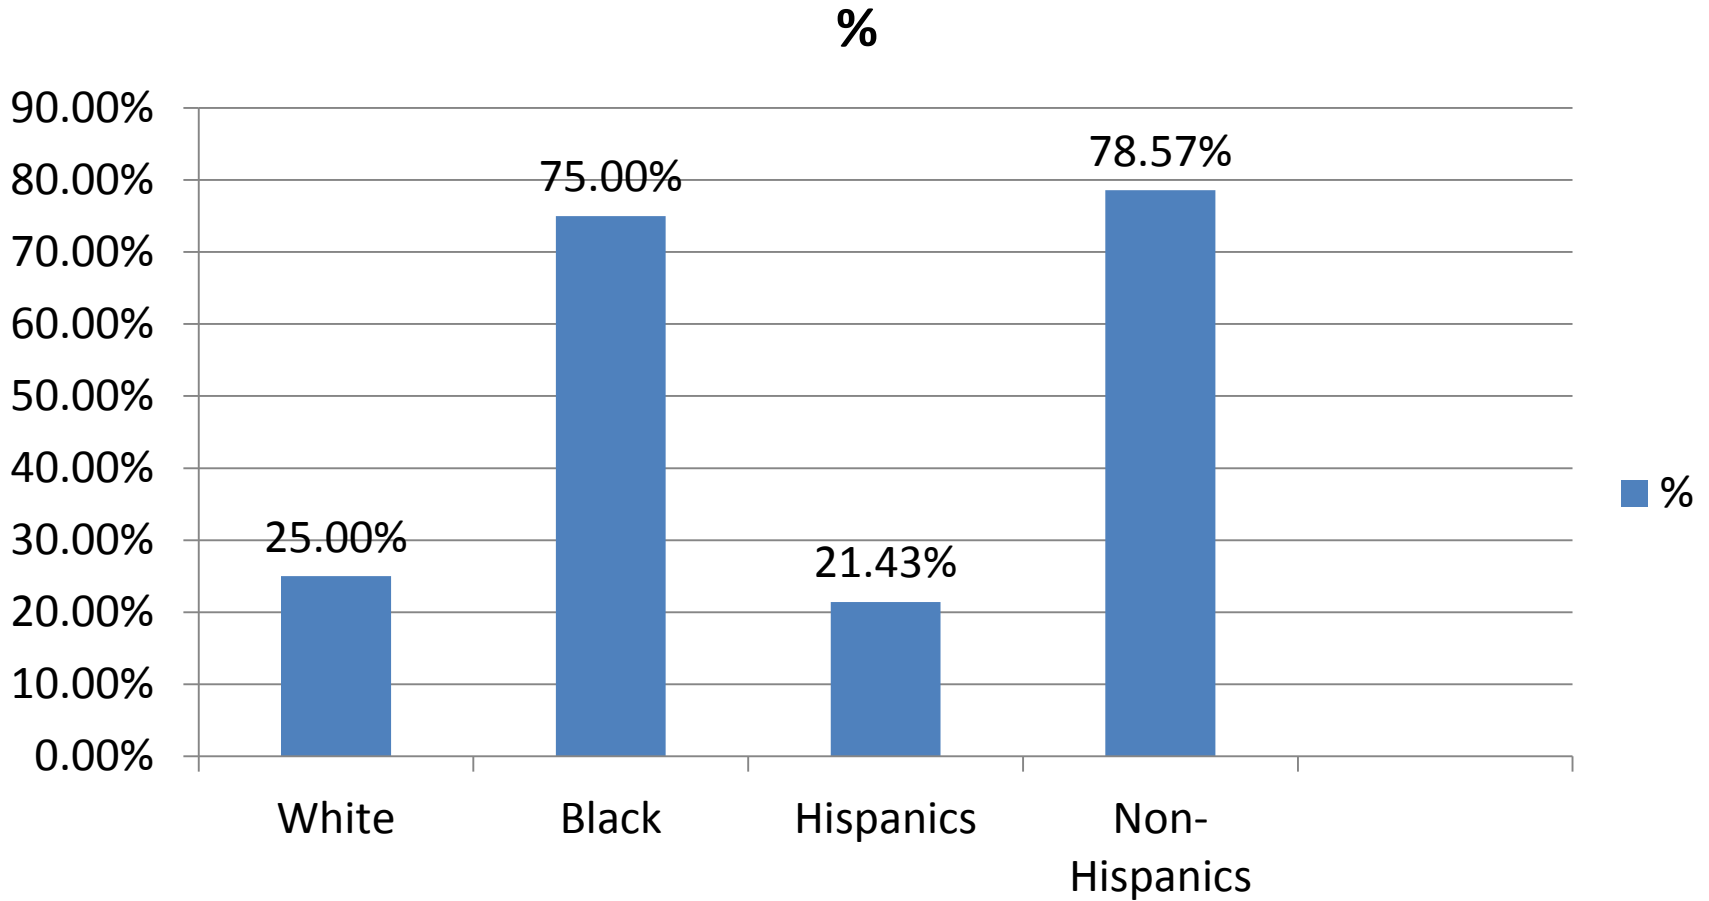

LAKELAND

2010 VS 2012 VS 2014 COMPARISON
PUBLIC HOUSING RACE AND
ETHNICITY STATISTICS

2010 RACE AND ETHNICITY

2012 RACE AND ETHNICITY

2014 RACE AND ETHNICITY

Public Housing Program Demographics 2014

2014 CITY OF LAKELAND DEMOGRAPHICS

City of Lakeland Demographics

Race and Ethnicity

COMPARISON BETWEEN CITY OF LAKELAND AND LAKELAND HOUSING AUTHORITY DEMOGRAPHICS