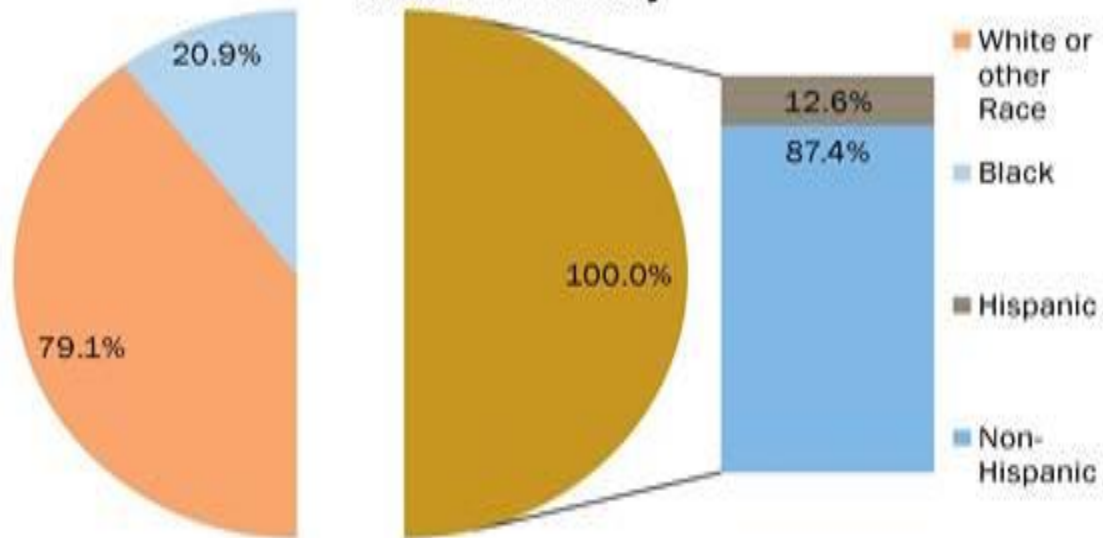

LAKELAND

2010 VS 2012 VS 2014 COMPARISON
PUBLIC HOUSING RACE AND
ETHNICITY STATISTICS

2010 RACE AND ETHNICITY

2012 RACE AND ETHNICITY

2014 RACE AND ETHNICITY

Public Housing Program Demographics 2014

2014 CITY OF LAKELAND DEMOGRAPHICS

City of Lakeland Demographics

Race and Ethnicity

COMPARISON BETWEEN CITY OF LAKELAND AND LAKELAND HOUSING AUTHORITY DEMOGRAPHICS