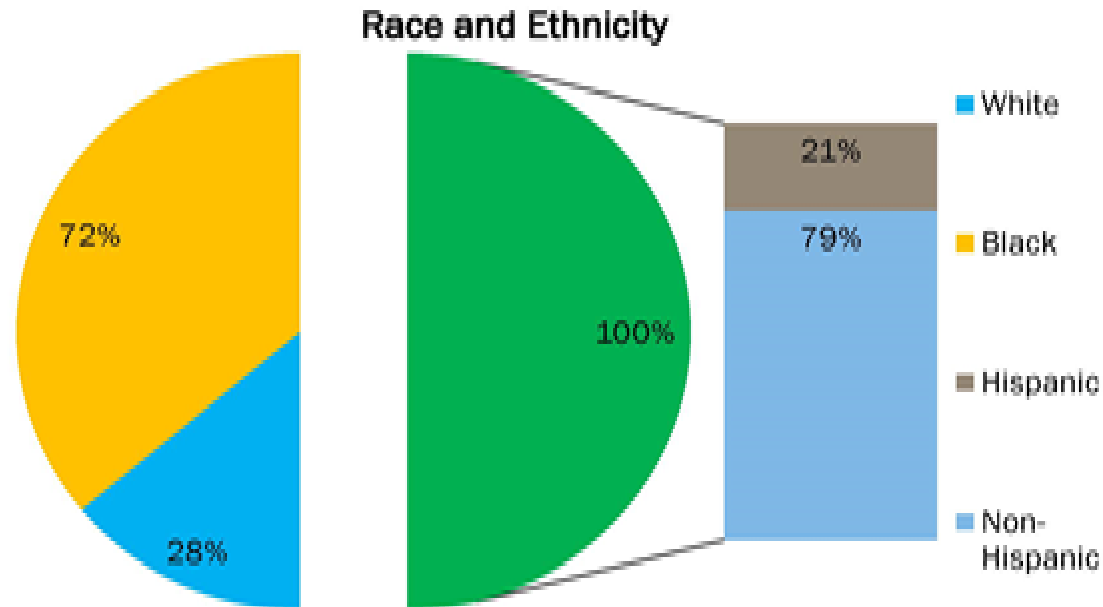

LAKELAND

2010 VS 2012 VS 2014 COMPARISON
PUBLIC HOUSING RACE AND
ETHNICITY STATISTICS

2010 RACE AND ETHNICITY

2012 RACE AND ETHNICITY

2014 RACE AND ETHNICITY

Public Housing Program Demographics 2014

2014 CITY OF LAKELAND DEMOGRAPHICS

City of Lakeland Demographics

Race and Ethnicity

COMPARISON BETWEEN CITY OF LAKELAND AND LAKELAND HOUSING AUTHORITY DEMOGRAPHICS