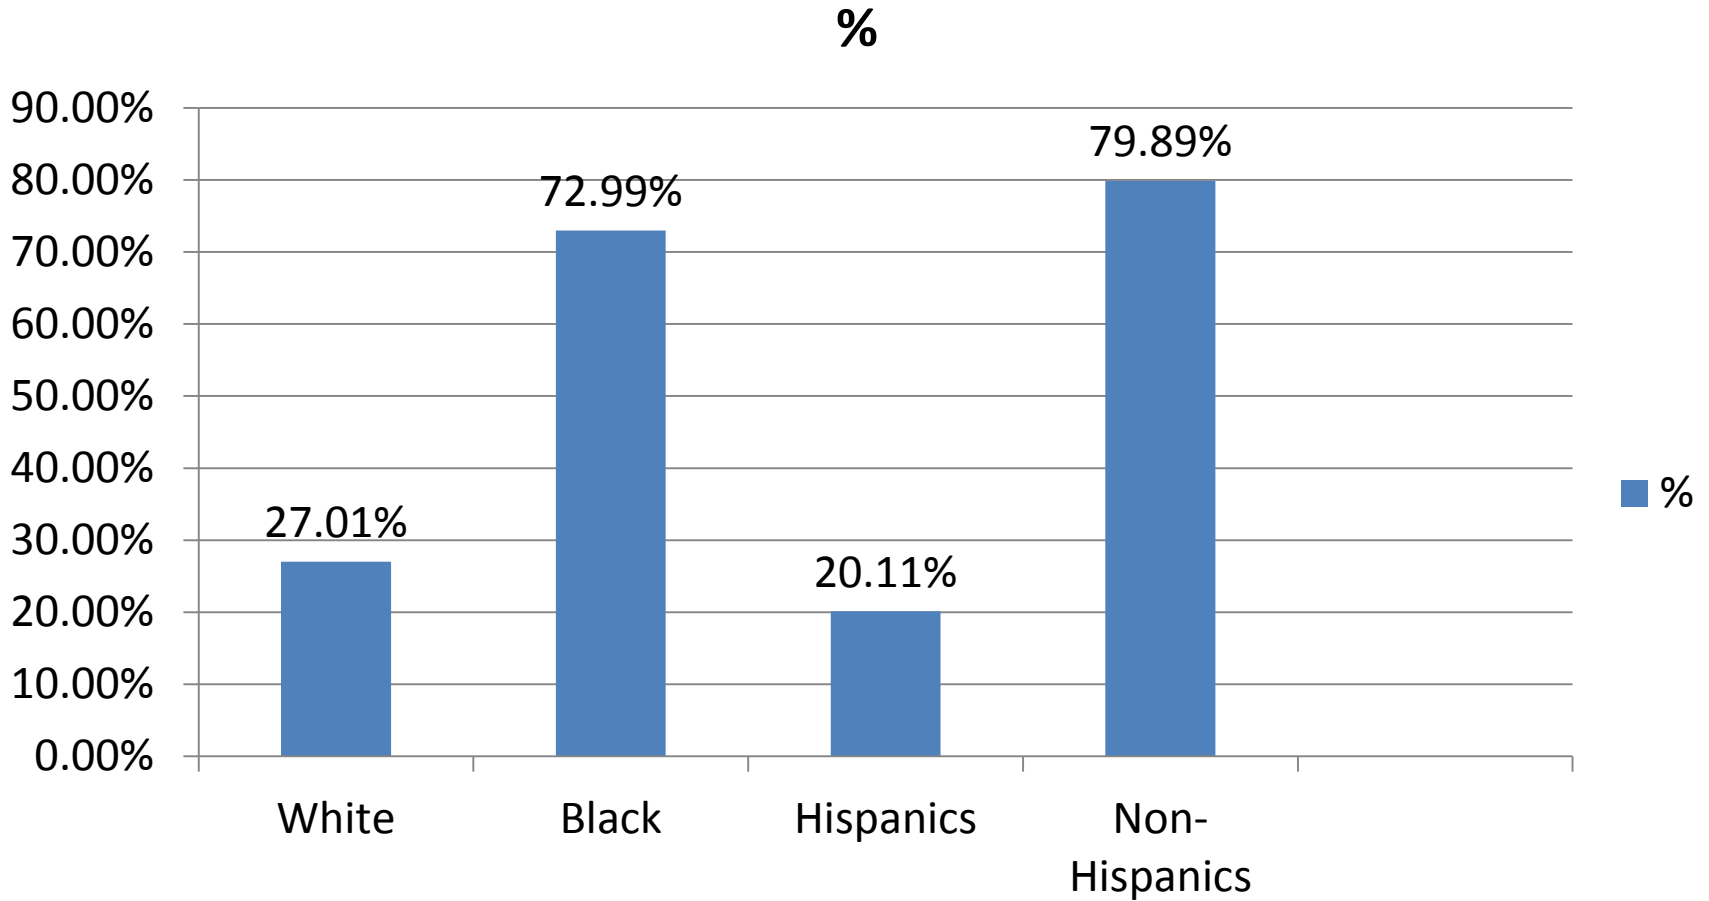

LAKELAND

2010 VS 2012 VS 2014 COMPARISON
PUBLIC HOUSING RACE AND
ETHNICITY STATISTICS

2010 RACE AND ETHNICITY

2012 RACE AND ETHNICITY

2014 RACE AND ETHNICITY

Public Housing Program Demographics 2014

2014 CITY OF LAKELAND DEMOGRAPHICS

City of Lakeland Demographics

Race and Ethnicity

COMPARISON BETWEEN CITY OF LAKELAND AND LAKELAND HOUSING AUTHORITY DEMOGRAPHICS